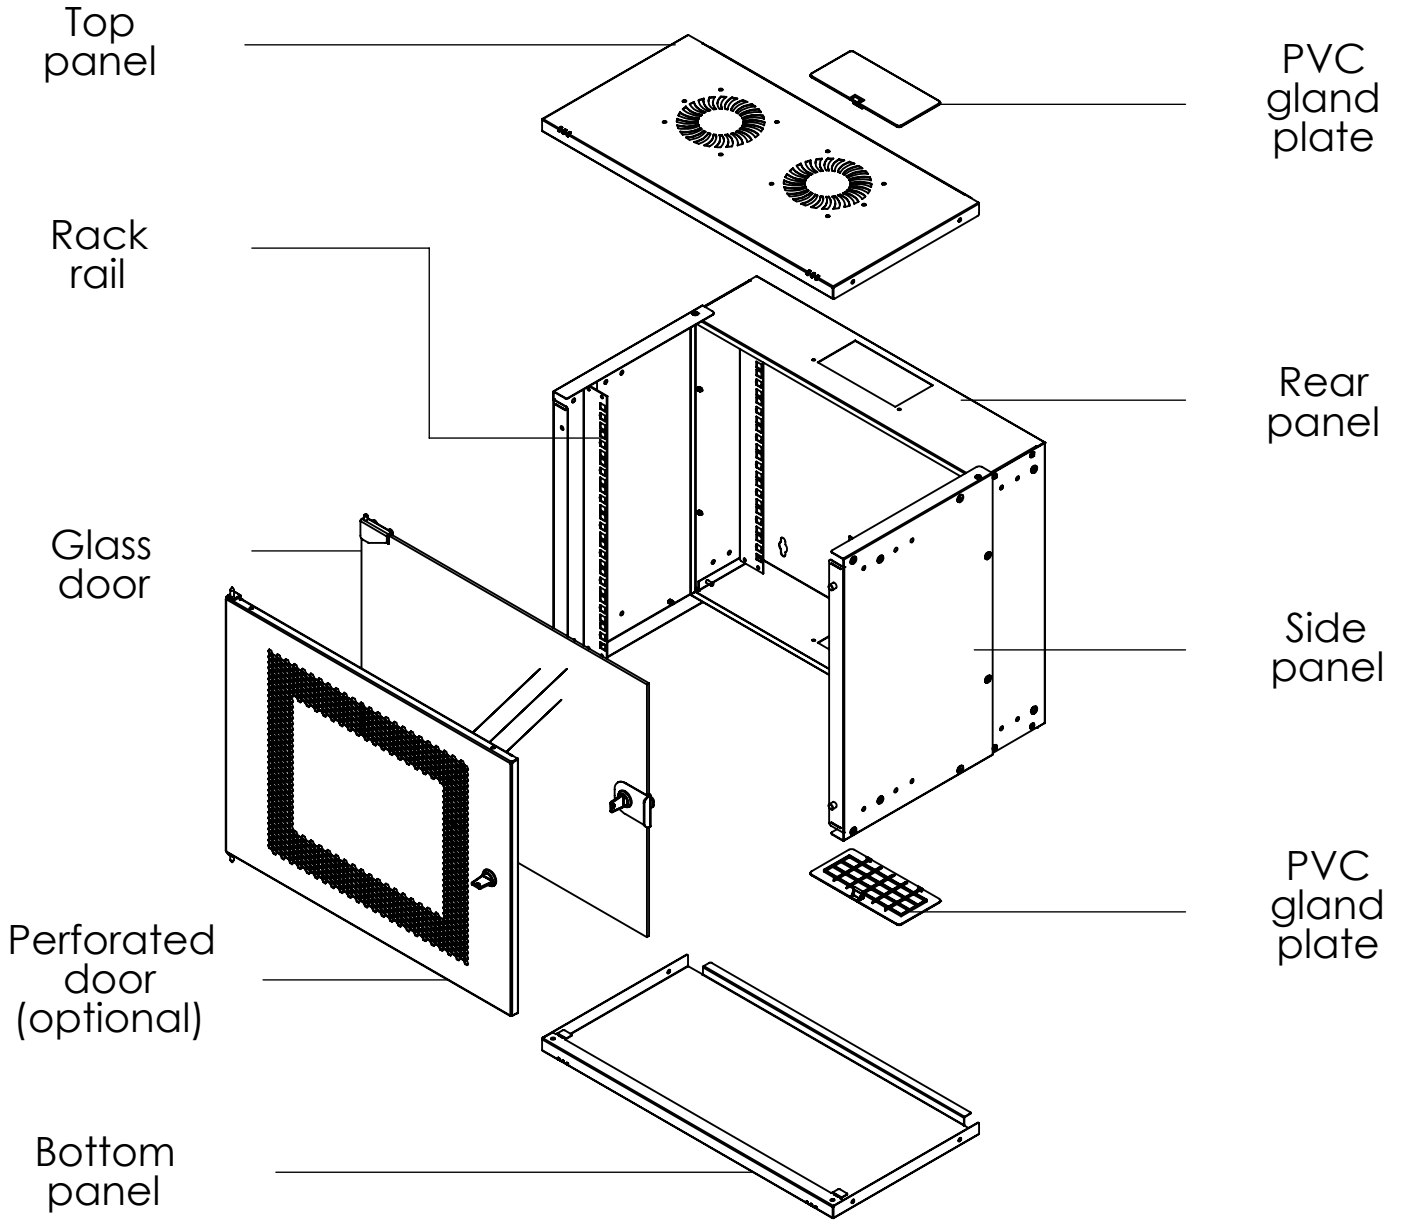

Top view

Bottom view

Front view

U Kinds	H
4U	237
7U	370
9U	459
12U	592

Side view

Front inside view

Rear view

Isometric views

19" cabinet
in the top view

DETAIL A

Rack rail
mounting
dimensions

Exploded view