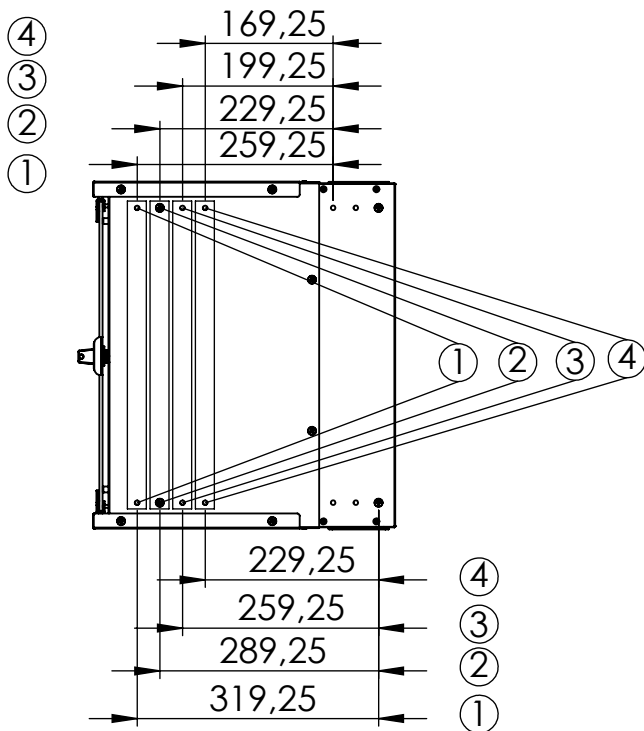

Top view

Bottom view

Front view

U Kinds	H
4U	237
7U	370
9U	459
12U	592

Side view

Front inside view

Rear view

Isometric views

19" cabinet
in the top view

DETAIL A

Rack rail
mounting
dimensions

Exploded view