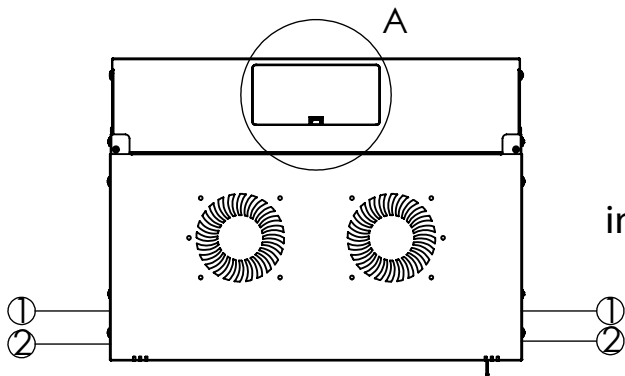

Top view

Bottom view

Front view

U Kinds	H
4U	237
7U	370
9U	459
12U	592

Side view

Front inside view

Rear view

Isometric views

19" cabinet
in the top view

DETAIL A

Rack rail
mounting
dimensions

Exploded view