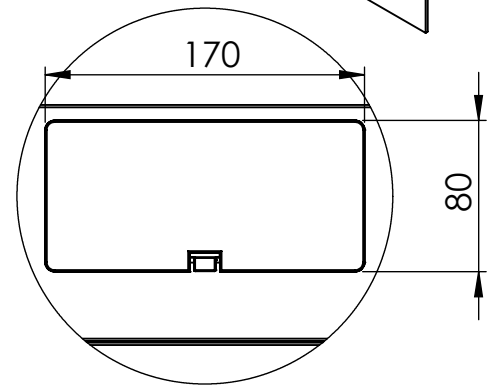

Top view

Bottom view

Front view

U Kinds	H
4U	237
7U	370
9U	459
12U	592

Side view

Front inside view

Rear view

Isometric views

19" cabinet
in the top view

DETAIL A

Rack rail
mounting
dimensions

Exploded view