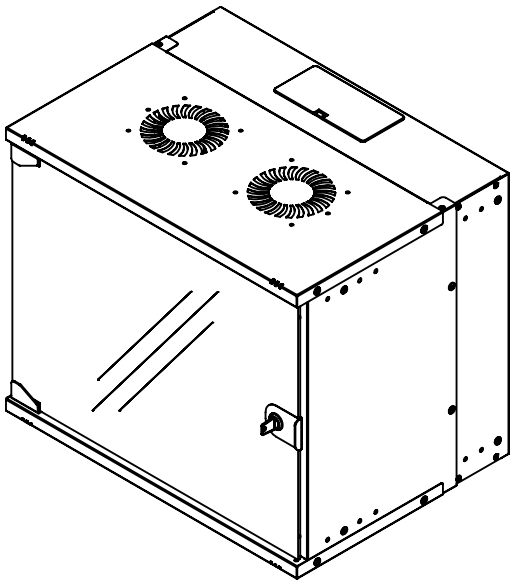

Top view

Bottom view

Front view

U Kinds	H
4U	237
7U	370
9U	459
12U	592

Side view

Front inside view

Rear view

Isometric views

19" cabinet
in the top view

DETAIL A

Rack rail
mounting
dimensions

Exploded view