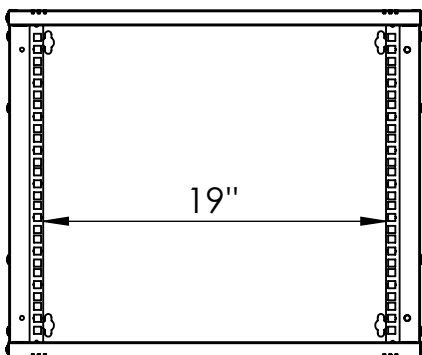

Top view

Bottom view

Front view

U Kinds	H
4U	237
7U	370
9U	459
12U	592

Side view

Front inside view

Rear view

Isometric views

19" cabinet
in the top view

DETAIL A

Rack rail
mounting
dimensions

Exploded view