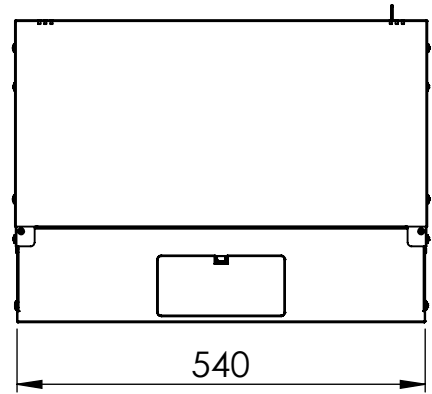

Top view

Bottom view

Front view

U Kinds	H
4U	237
7U	370
9U	459
12U	592

Side view

Front inside view

Rear view

Isometric views

19" cabinet
in the top view

DETAIL A

Rack rail
mounting
dimensions

Exploded view